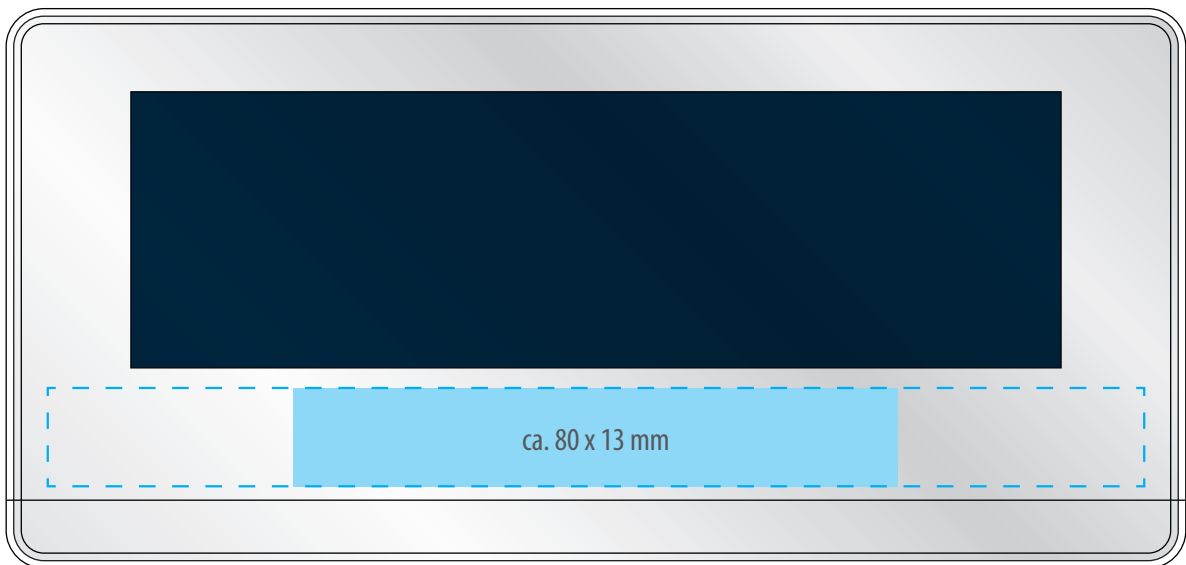

# 52313 REEVES-CESSNOCK

Wireless charger with alarm clock

PAD PRINT (TAM)

TOP

FRONT

Printing colors:

Color 1

Color 2